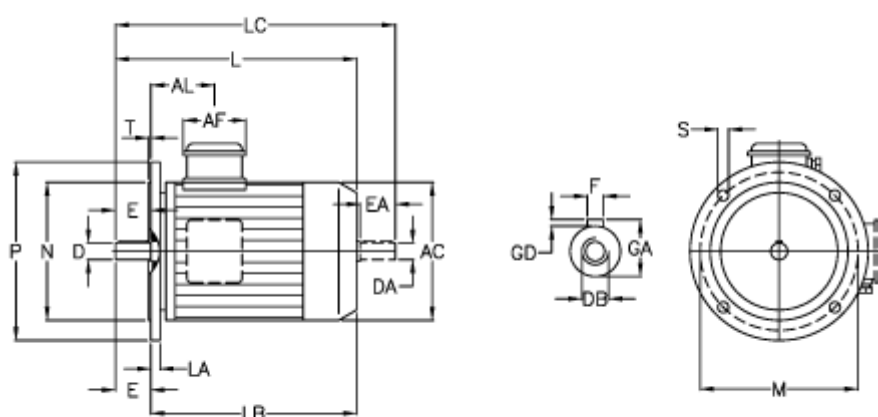

Article number: 252300300414

Description: ICME IE3 Tree-phase motor TPE100LB4-4 3.0KW
1400 rpm 230-400V 50HZ IP55 B5

Measures

A/F = 84	F = 8	N = 180
AC = 195	GA = 31	P = 250
AL = 96	GD = 8	S = 14
D = 28	L = 366	T = 4
DA = 28	LA = 14	
DB = M10	LB = 306	
E = 60	LC = 429	
EA = 60	M = 215	